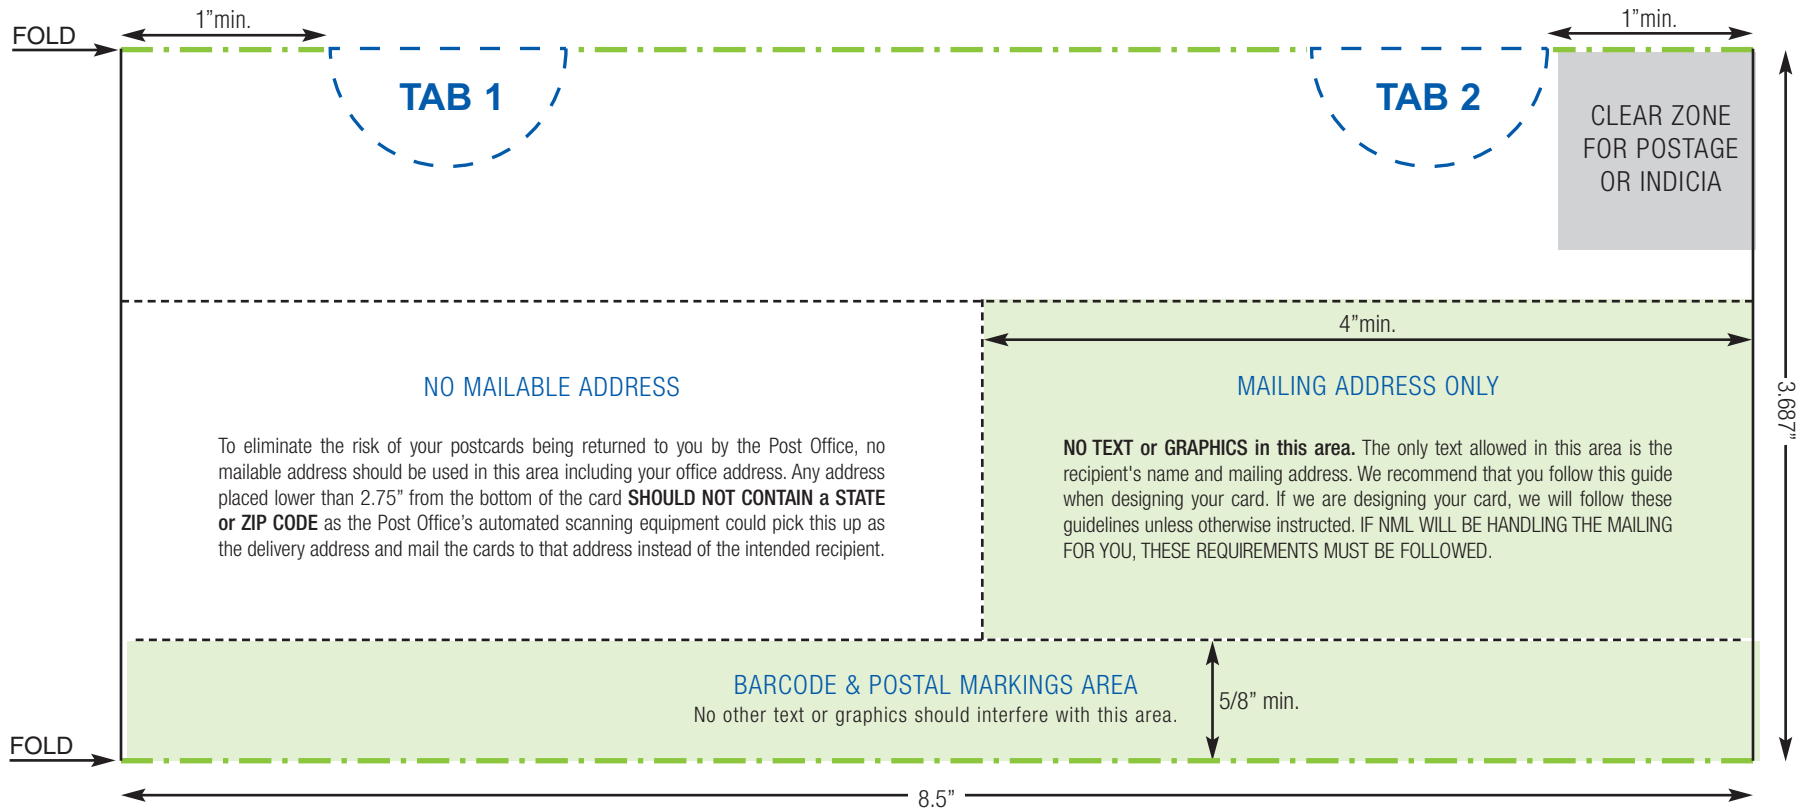

This template reflects the current requirements by the U.S. Postal Service to qualify for automated handling of your postcards which will insure the quickest and most cost effective delivery of your cards.

## Mailing Panel of Tri-Fold Brochure

### Tabbing Requirements

**OPENING AT THE TOP**  
When folded, the opening must be at the top when looking at the mailing panel, TWO TABS are required for mailing.